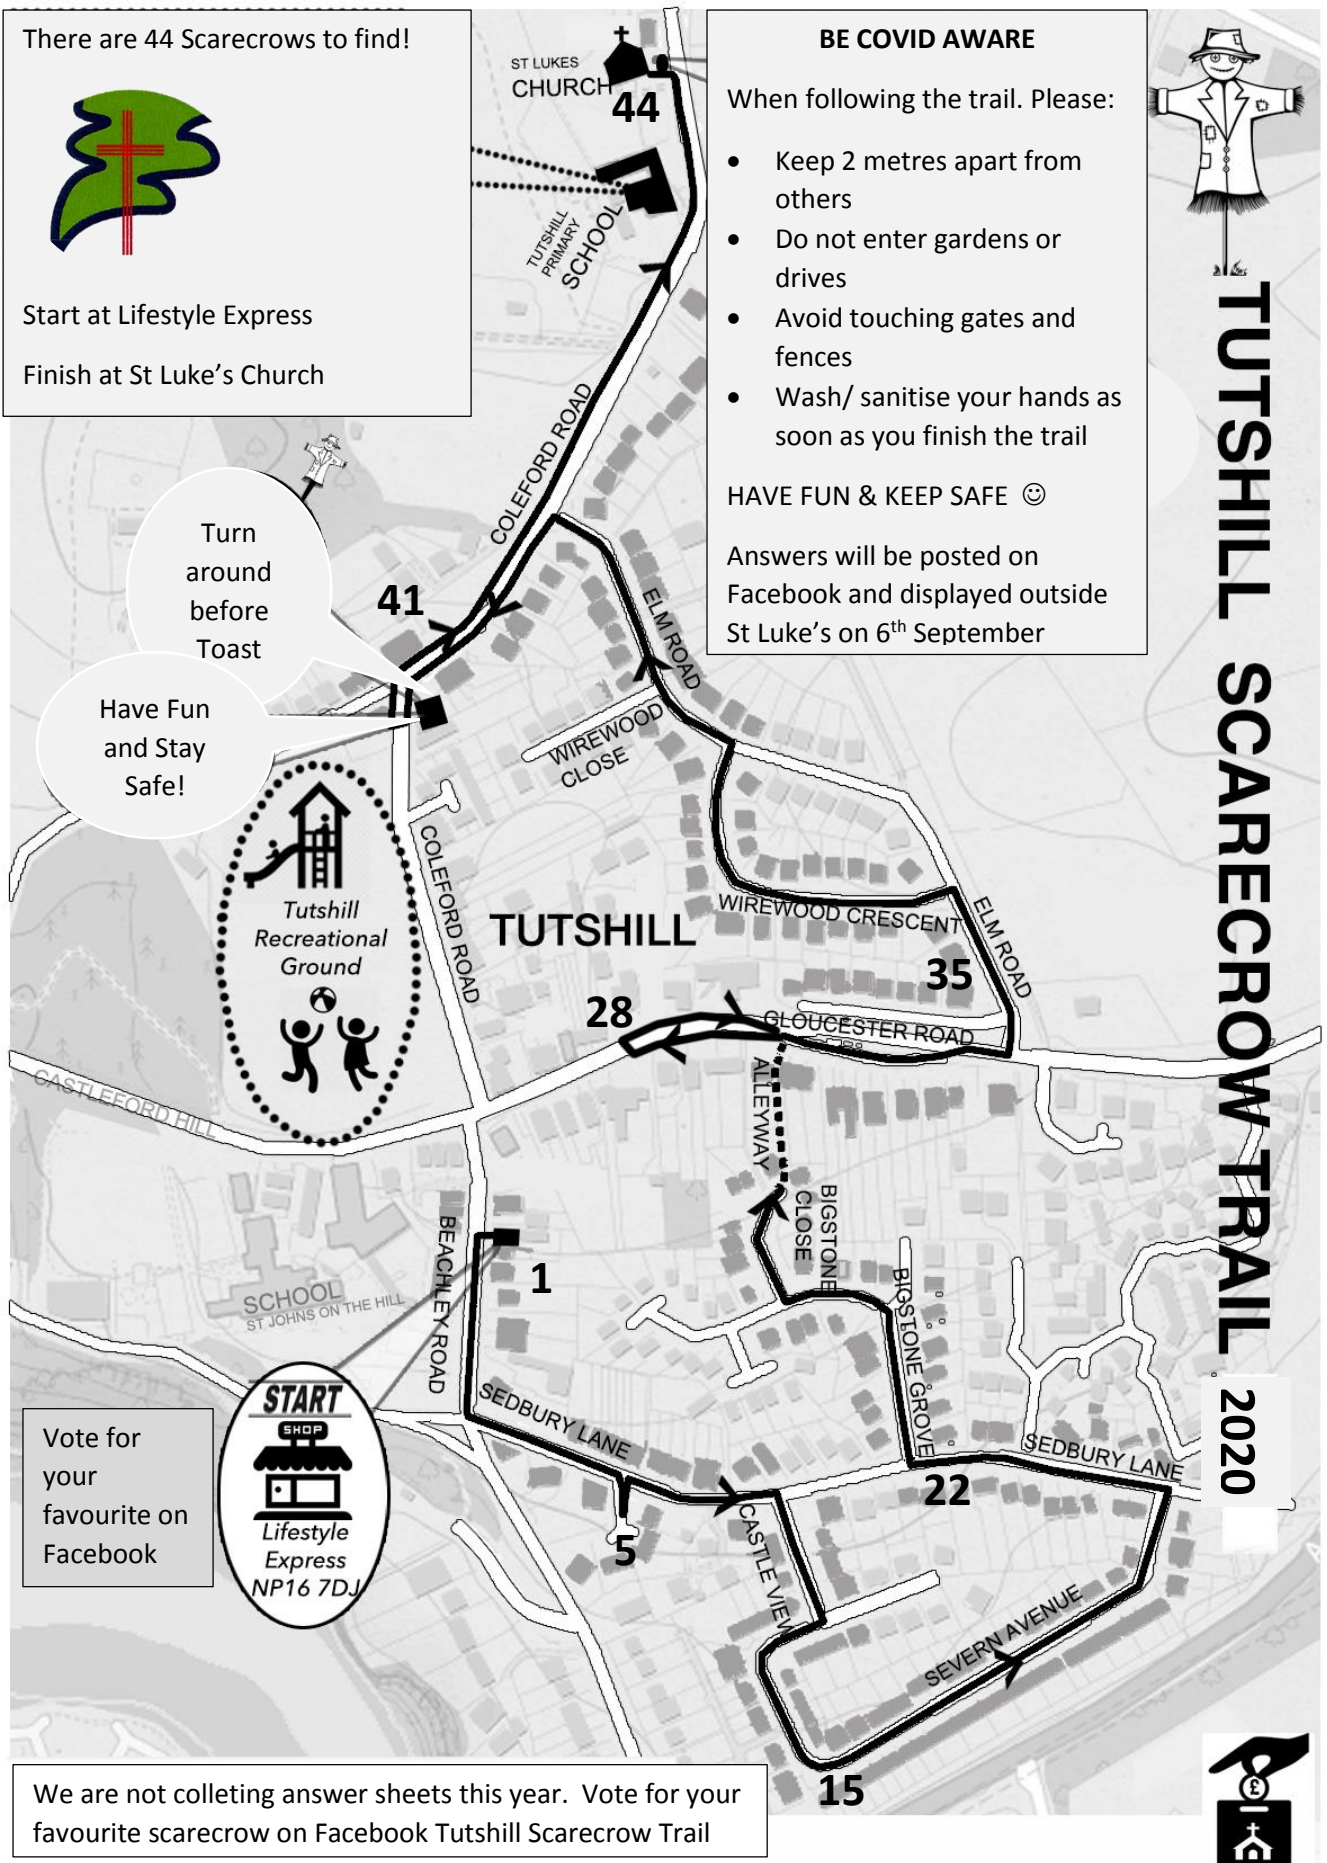

There are 44 Scarecrows to find!

Start at Lifestyle Express  
Finish at St Luke's Church

**BE COVID AWARE**

When following the trail. Please:

- Keep 2 metres apart from others
- Do not enter gardens or drives
- Avoid touching gates and fences
- Wash/ sanitise your hands as soon as you finish the trail

HAVE FUN & KEEP SAFE ☺

Answers will be posted on Facebook and displayed outside St Luke's on 6<sup>th</sup> September

**TUTSHILL SCARECROW TRAIL 2020**

**DONATIONS** can be made in the tin at Lifestyle Express, via Facebook or into Tidenham Parochial Church Bank Account: 30-91-89 00304754 Ref Scarecrow. All monies to be split between the Parish Churches Registered Charity No. 1158940, SARA and Winston's Wish [www.sara-rescue.org.uk](http://www.sara-rescue.org.uk) [www.winstonswish.org](http://www.winstonswish.org)