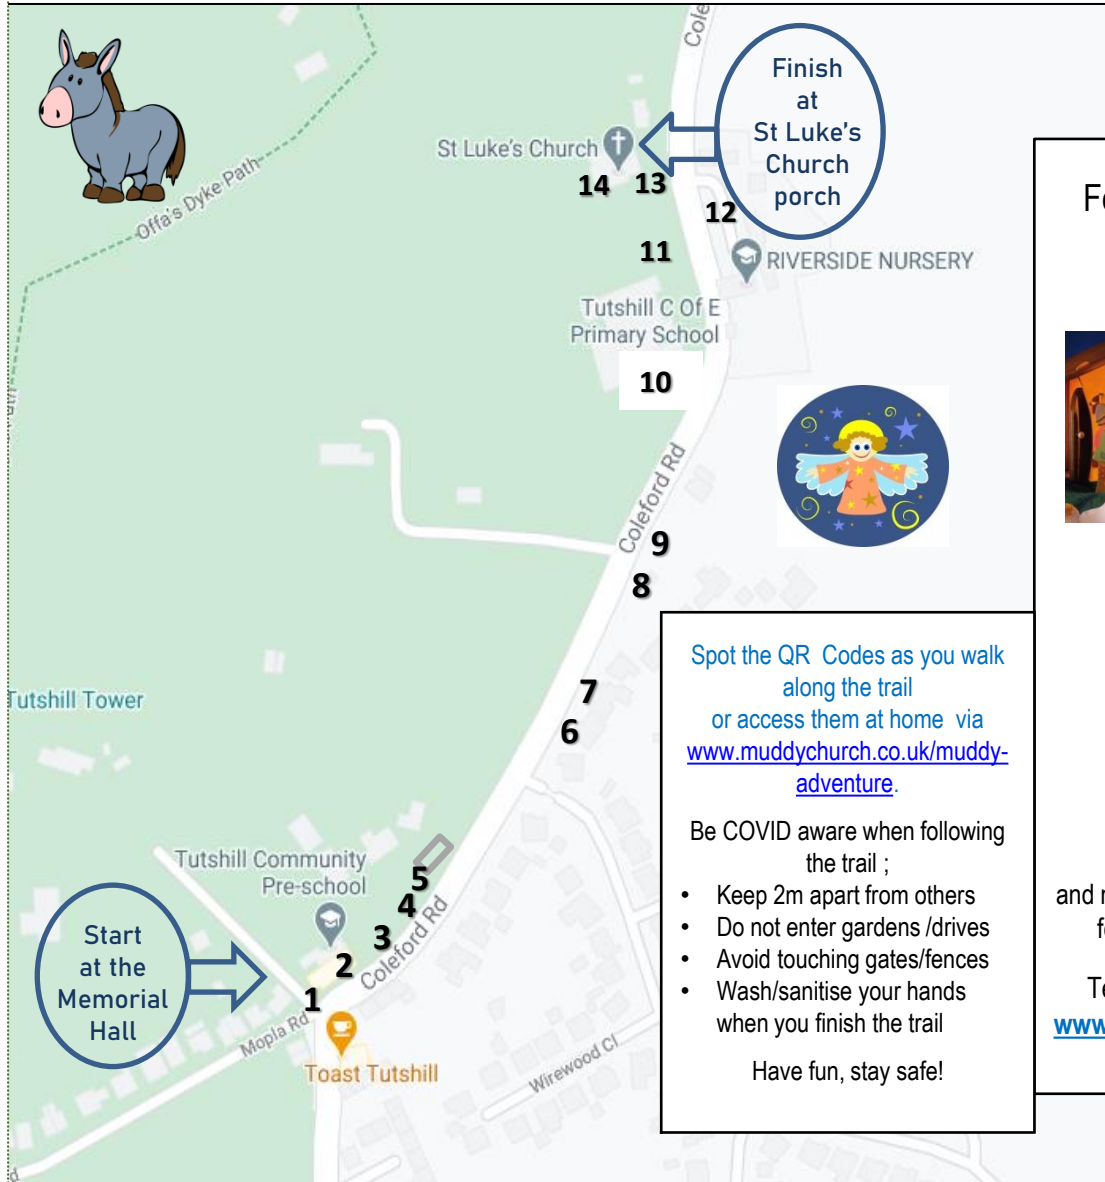

Tidenham Parish Nativity Trail 2020

Find out what's on the Nativity Trail?

Write what you see

1.
2.
3.
4.
5.
6.
7. **Who looks after us?**
.....
8.
9.
10.
11.
12.
13.
14.

Children are welcome to paint a pebble with a nativity character and place it safely on the edge of the footpath in St Luke's churchyard

Follow the Trail and discover the Advent Story

Thank you to
Tutshill Pre-School
Tutshill WI
Tidenham Scouts
Offas Mead Academy
Penguins Pre-School
Tutshill C of E School
Tutshill Memorial Hall
Robins Nursery
Riverside Nursery
and members of the community
for making this happen.

Tell us what you think at
www.facebook.com/Tutshill-Nativity-Trail

Spot the QR Codes as you walk along the trail or access them at home via www.muddychurch.co.uk/muddy-adventure.

- Be COVID aware when following the trail ;
- Keep 2m apart from others
 - Do not enter gardens /drives
 - Avoid touching gates/fences
 - Wash/sanitise your hands when you finish the trail
- Have fun, stay safe!